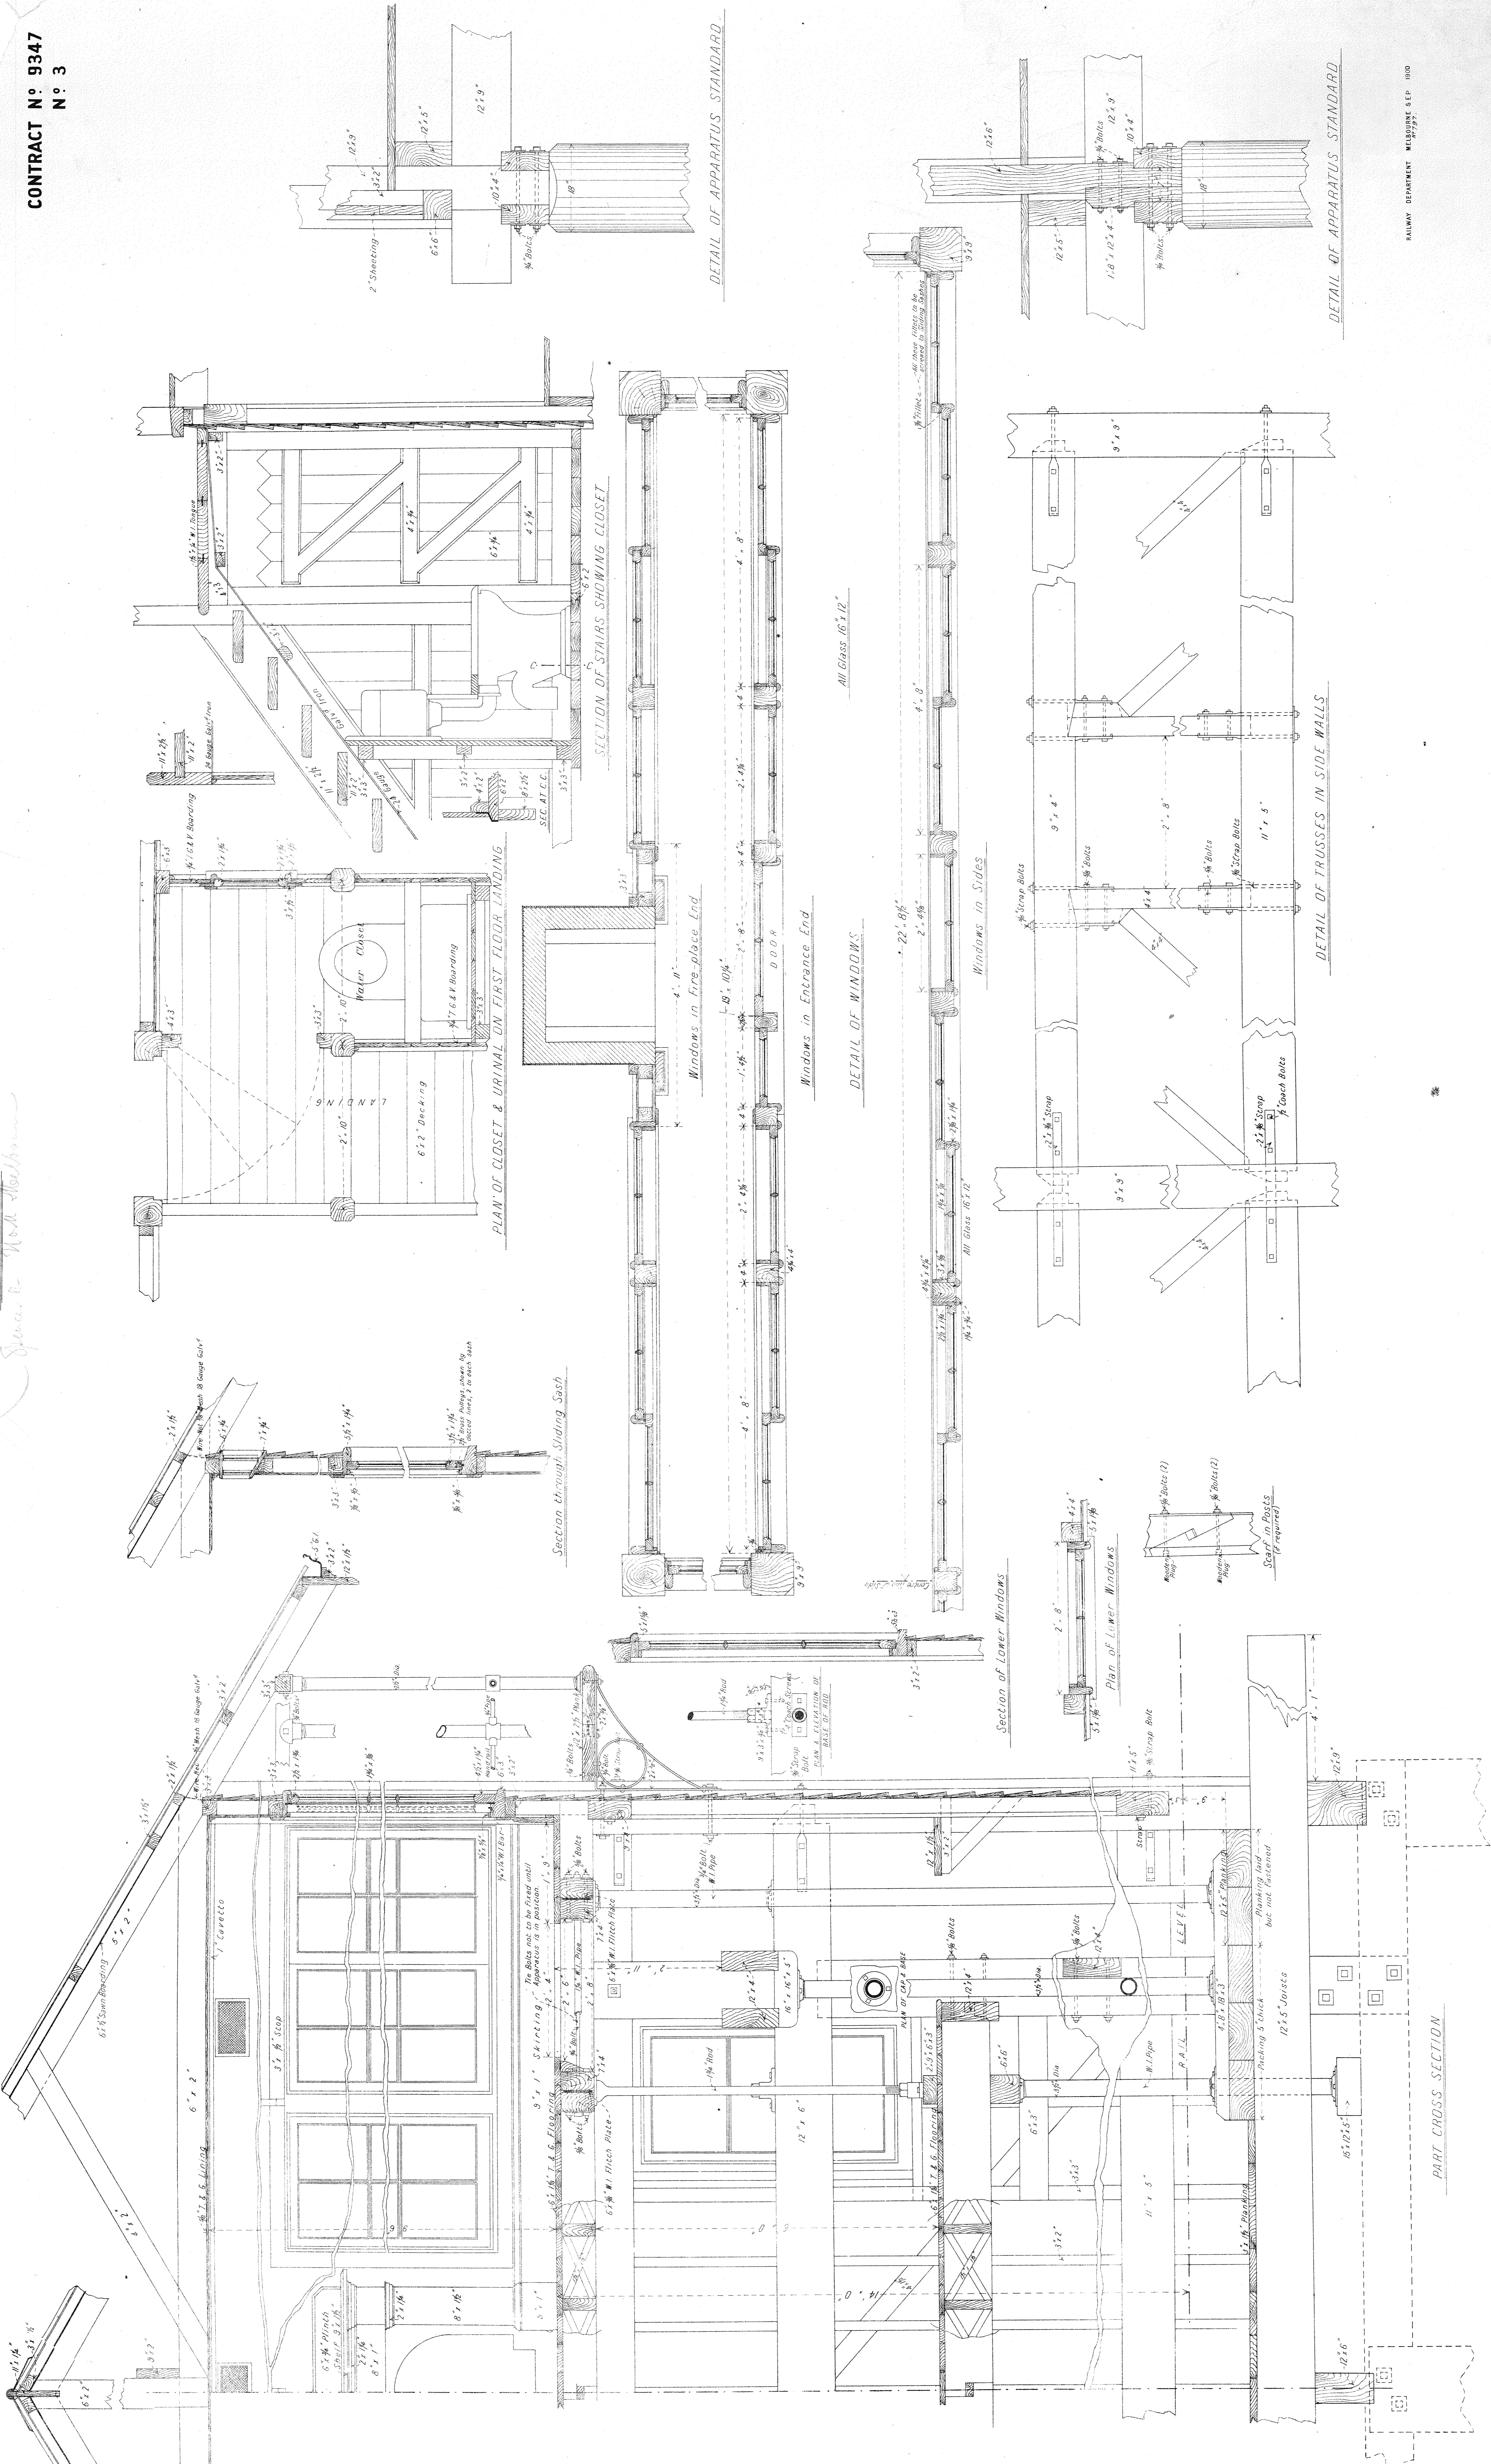

VICTORIAN RAILWAYS
 SPENCER STREET GOODS YARD

Signal Box at Dudley Street

SCALE 1/4" = 1' TO AN INCH

CONTRACT N° 9347
 N° 3

DETAIL OF APPARATUS STANDARD

DETAIL OF APPARATUS STANDARD

RAILWAY DEPARTMENT WELSHING 6EP 1000