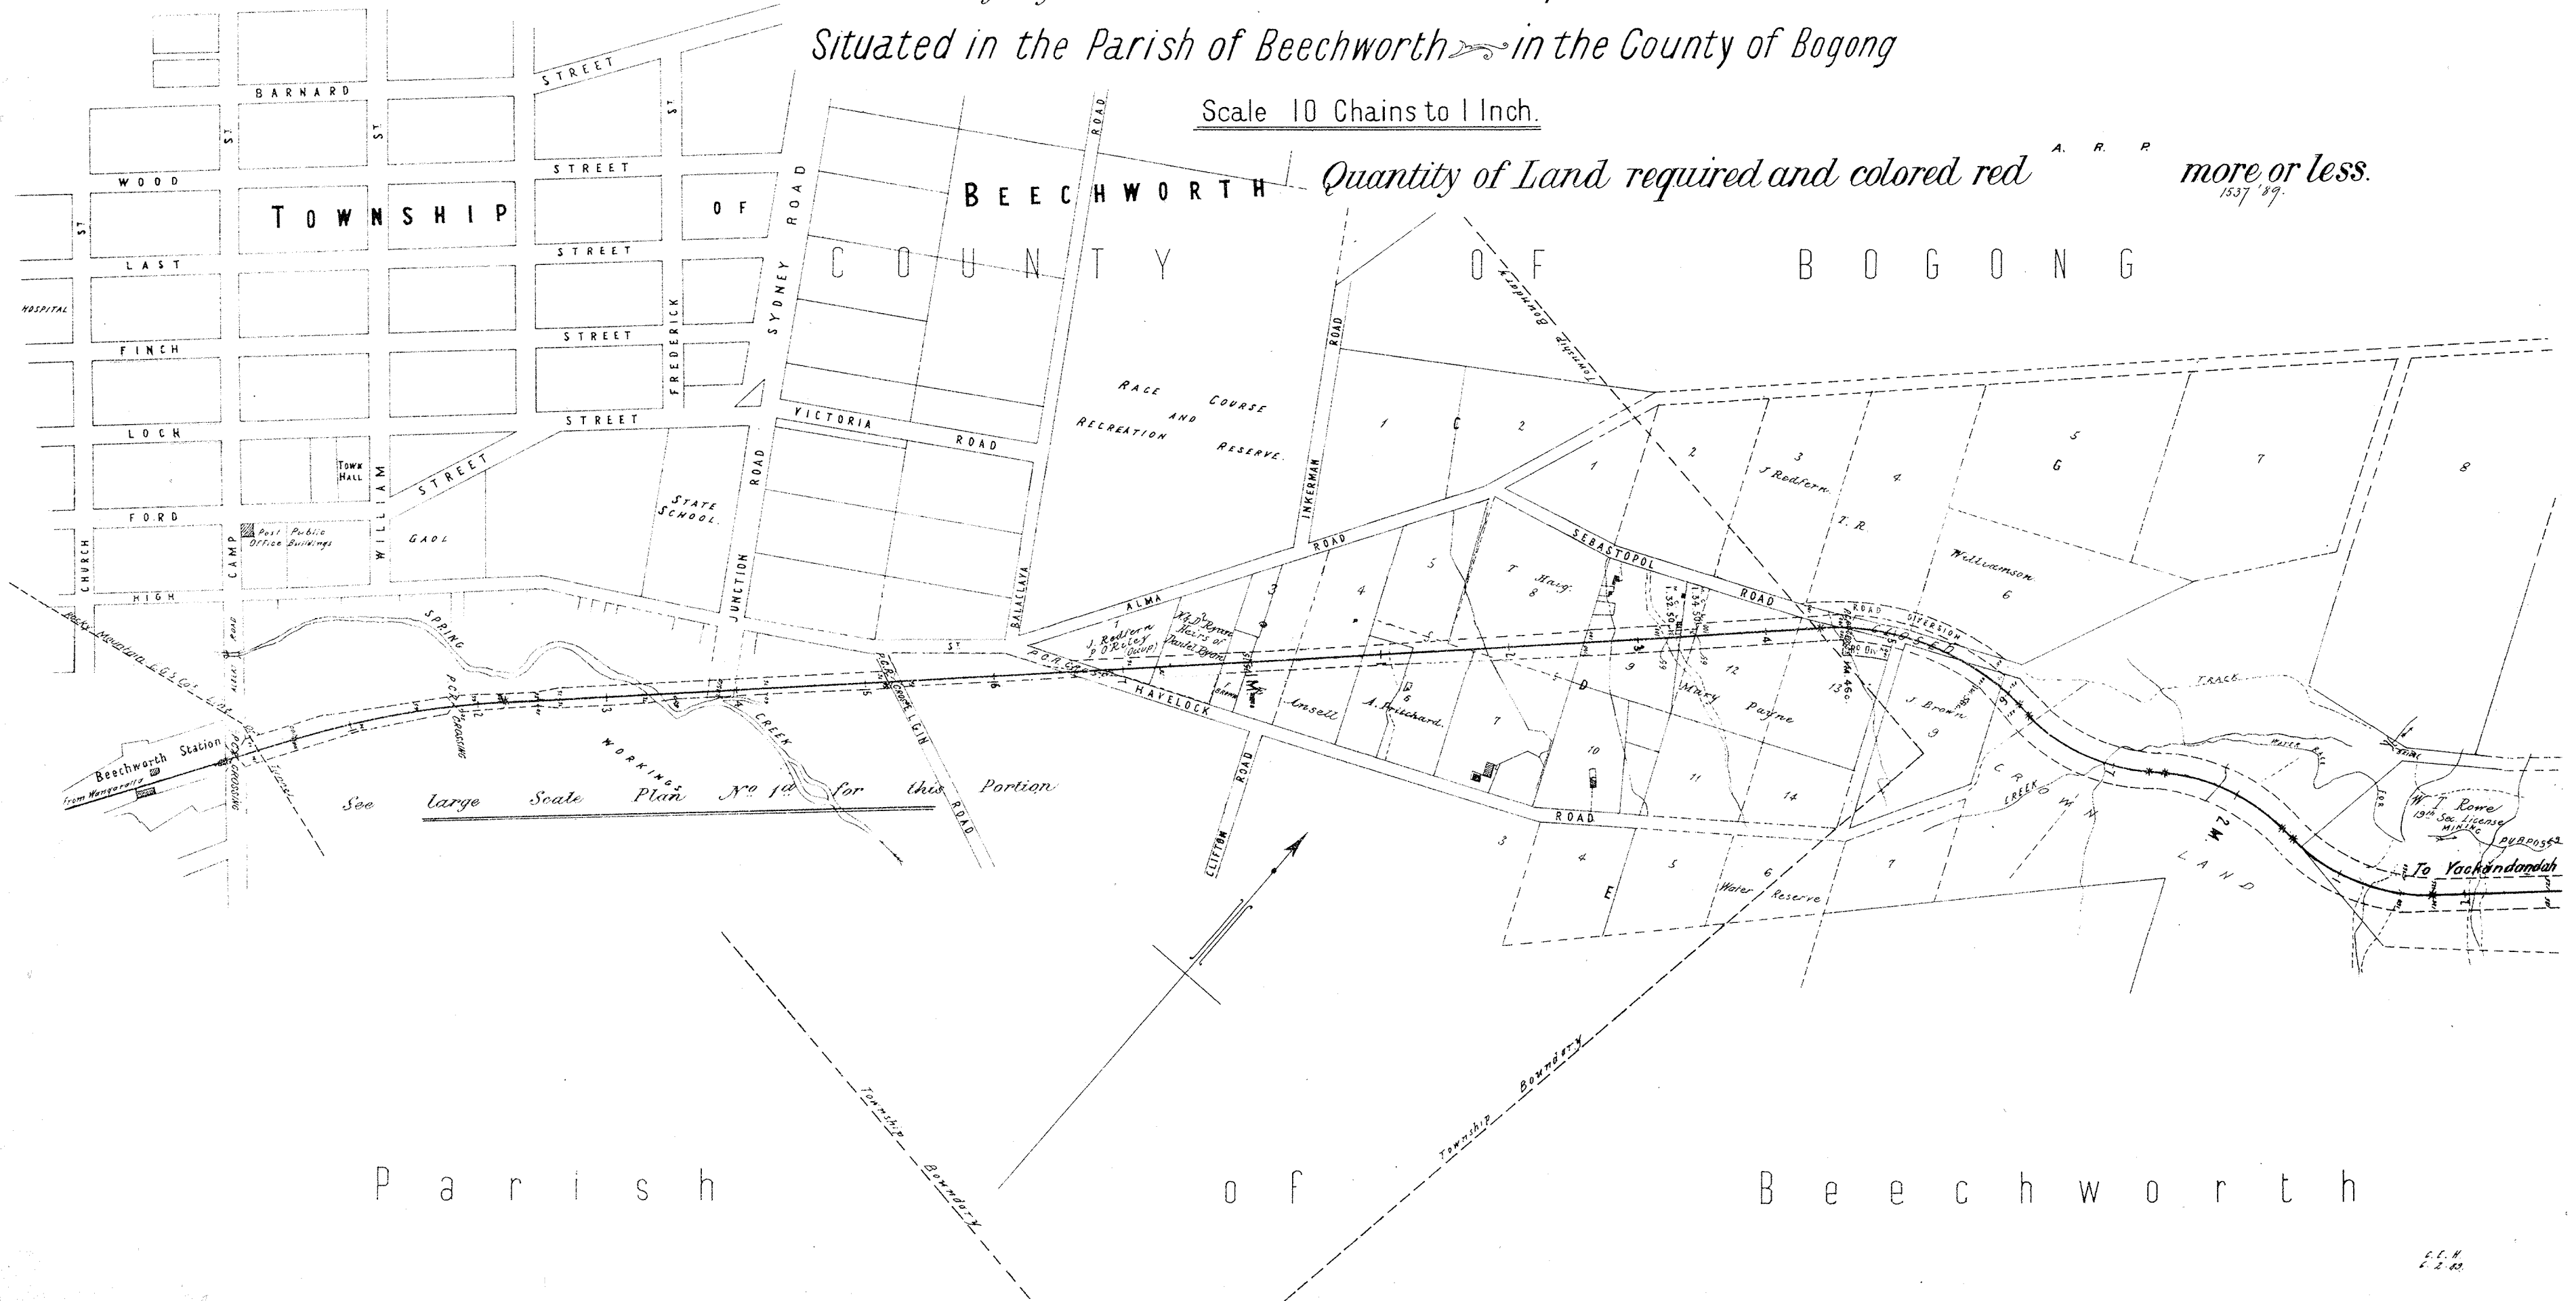

VICTORIAN RAILWAYS, YACKANDANDAH AND BEECHWORTH LINE . ①^x Plan of Land Reference Number

Belonging to Occupied by

Situated in the Parish of Beechworth in the County of Bogong

Scale 10 Chains to 1 Inch.

*Quantity of Land required and colored red ^{A. R. P.} more or less.
1537 '89.*

See large Scale Plan No 14 for this Portion