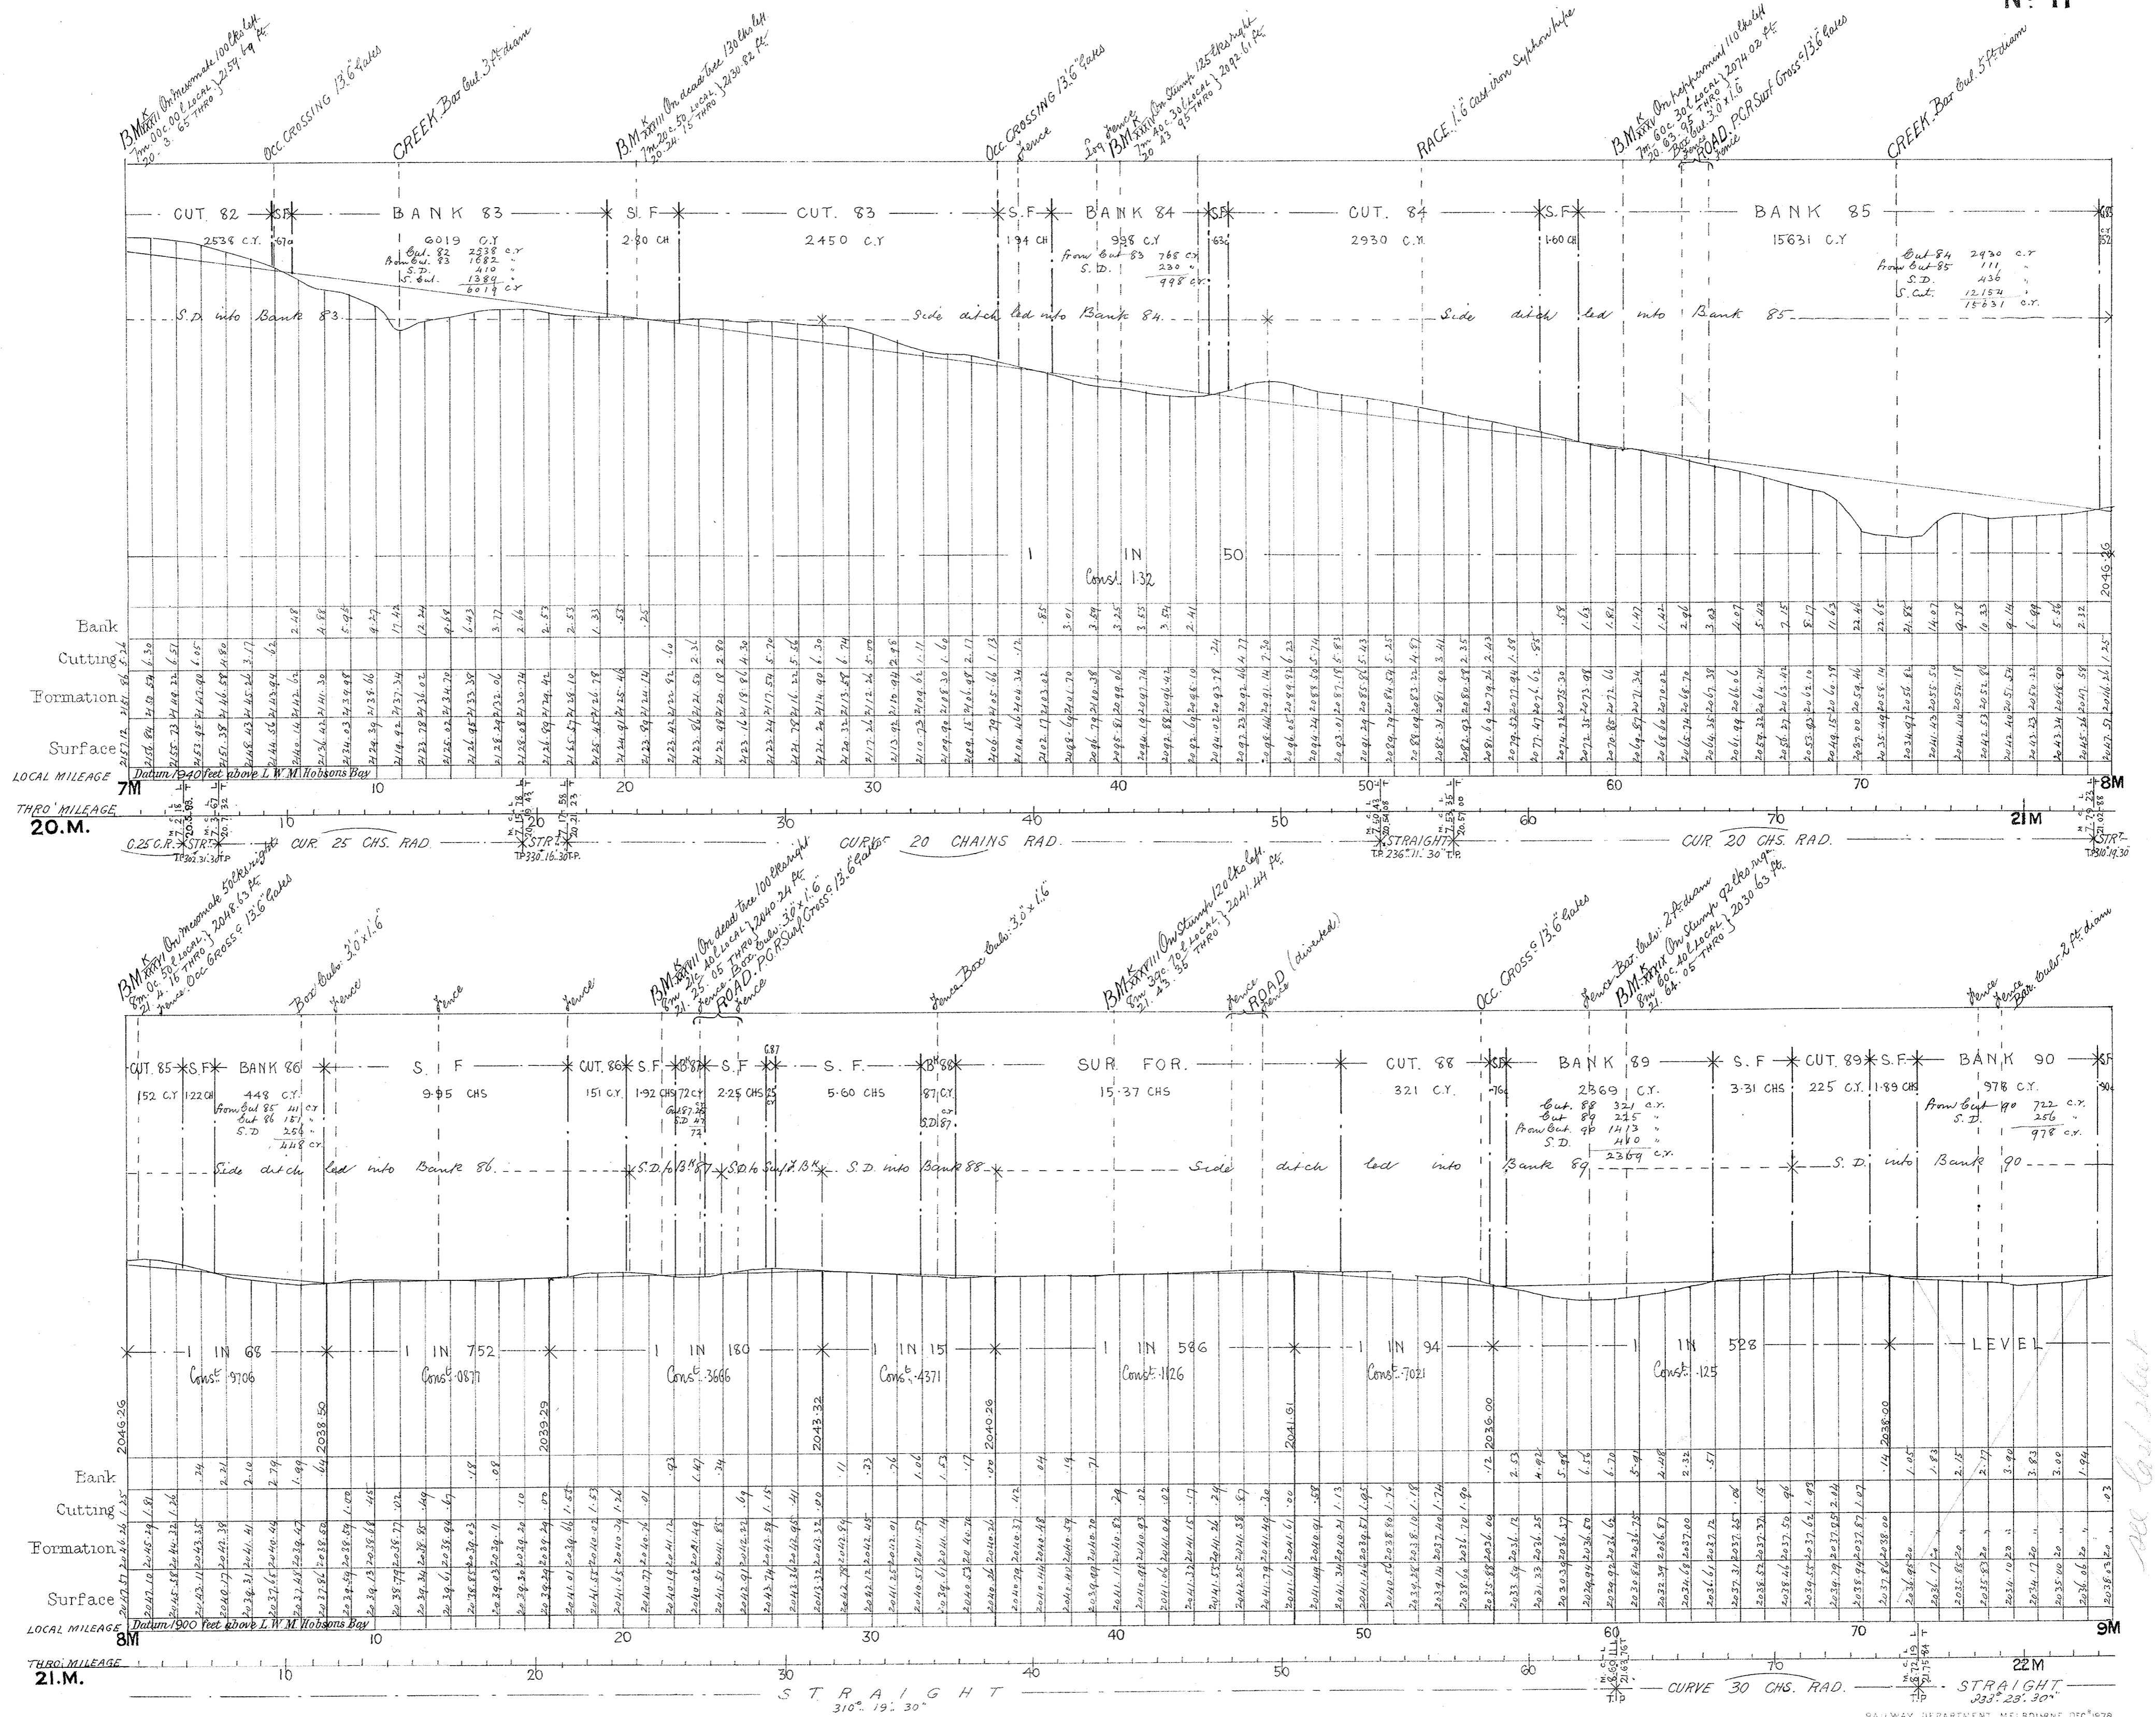

# VICTORIAN RAILWAYS. CARLSRUHE & DAYLESFORD LINE

SCALES HORIZONTAL 4 CHAINS TO AN INCH  
VERTICAL - 40 FEET TO AN INCH

CONTRACT NO. 11036.  
No. 11

see last sheet