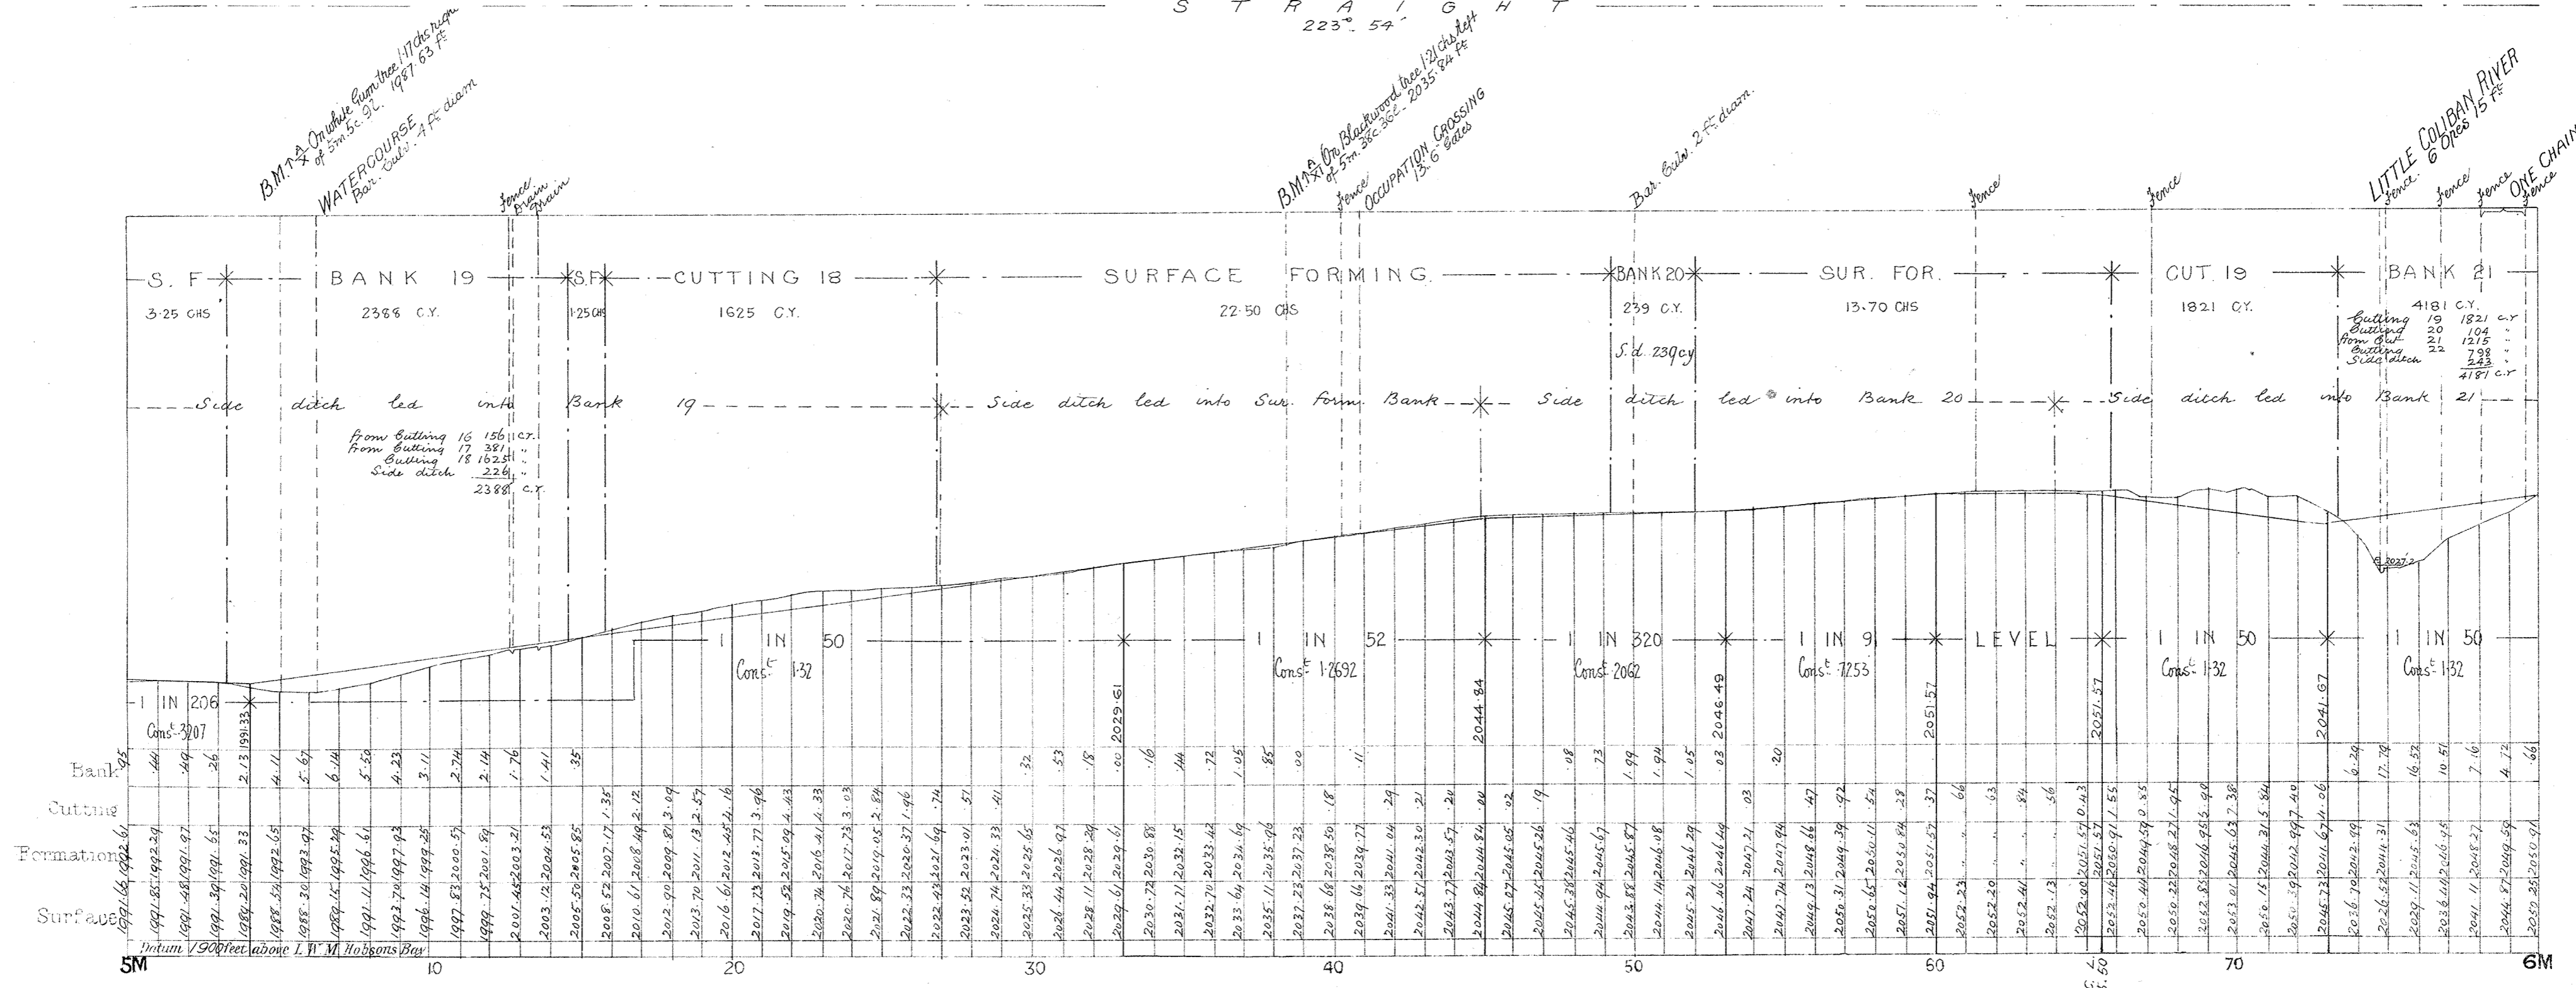

VICTORIAN RAILWAYS, CARLSRUHE & DAYLESFORD LINE

SCALES
HORIZONTAL 4 CHAINS TO AN INCH
VERTICAL 1/40 FEET TO AN INCH

CONTRACT NO 1136
NO 3

S T R A I G H T
223° 54'

S T R A I G H T
223° 54'