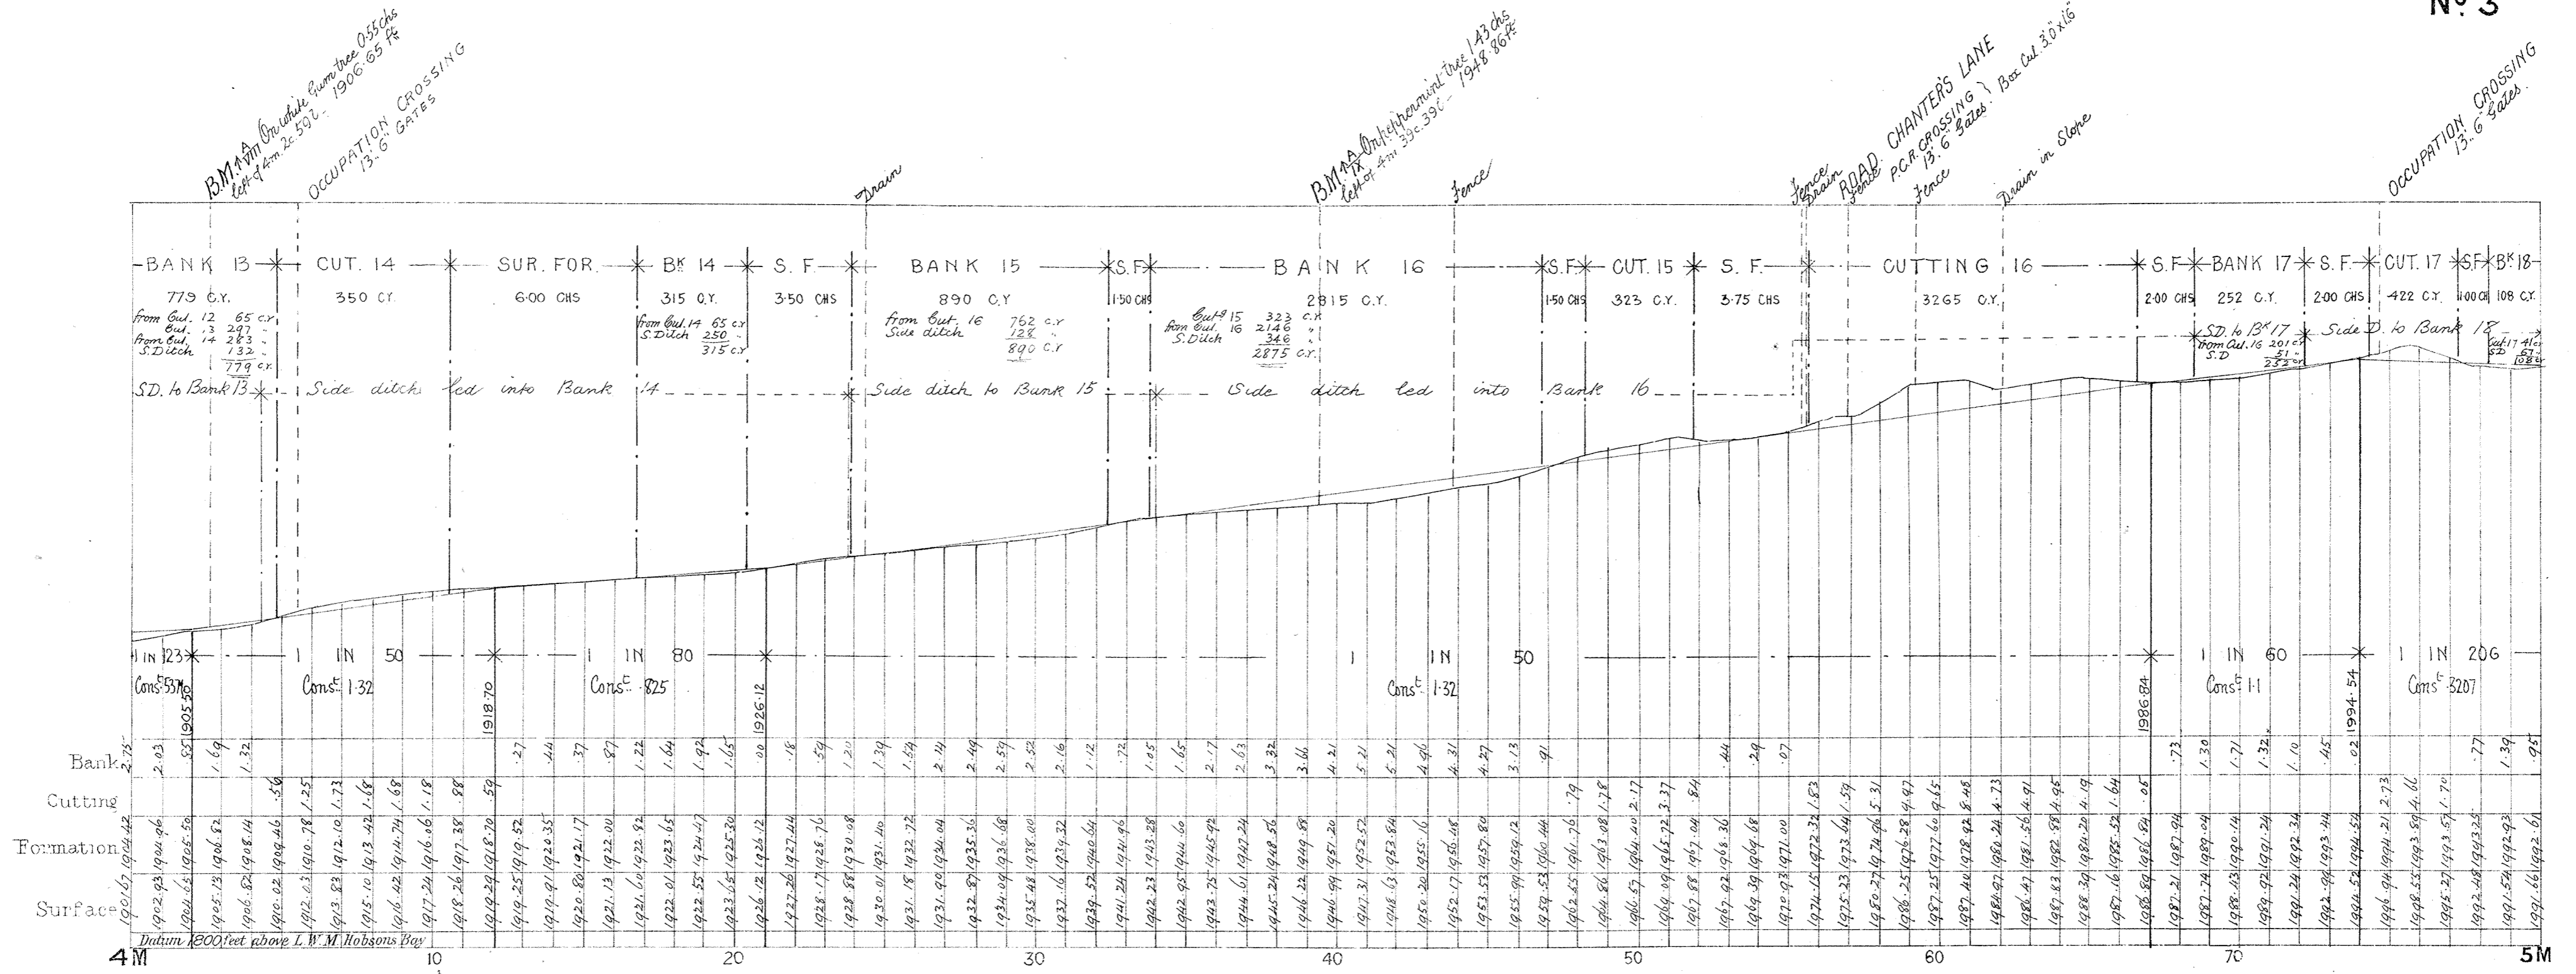

VICTORIAN RAILWAYS, CARLSRUHE & DAYLESFORD LINE

SCALES
HORIZONTAL 4 CHAINS TO AN INCH
VERTICAL 1/40 FEET TO AN INCH

CONTRACT NO 1136
NO 3

S T R A I G H T
223° 54'

S T R A I G H T
223° 54'