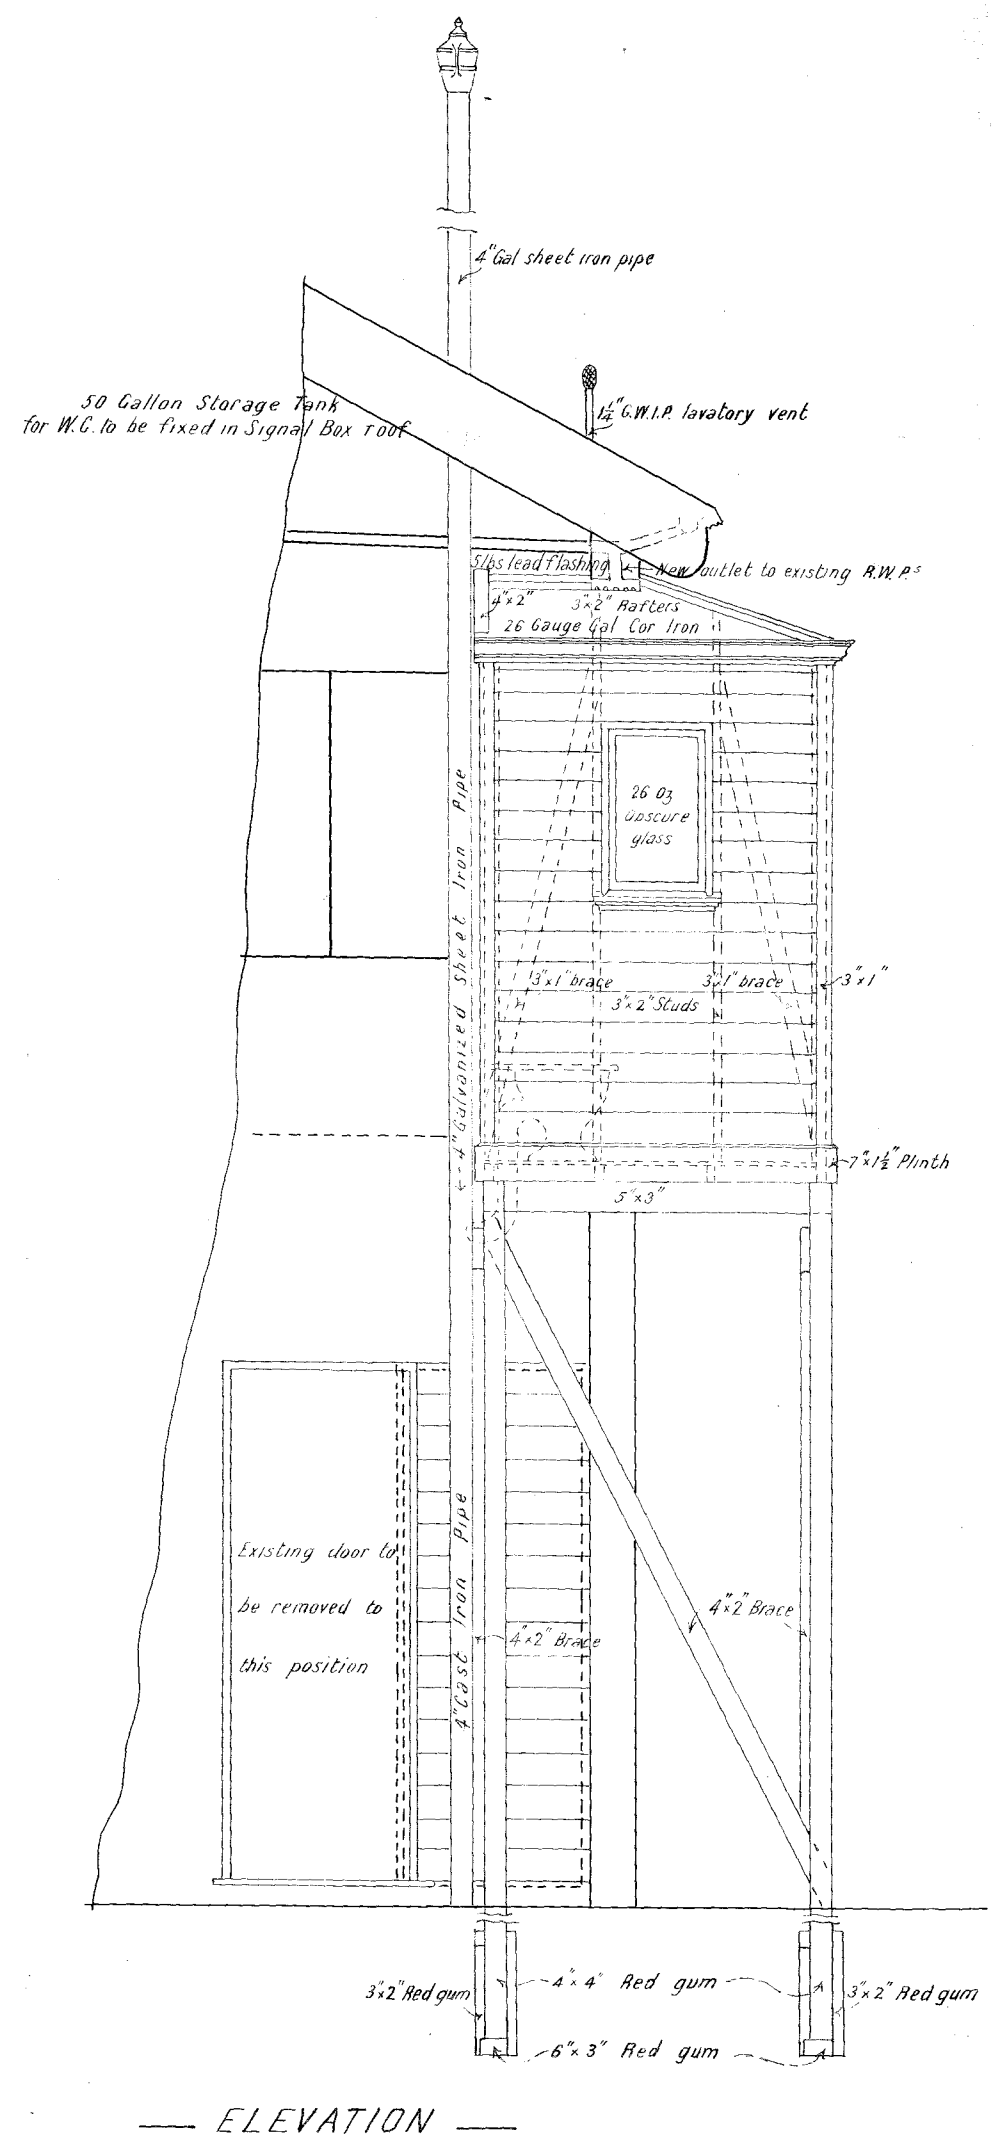

— V. R. —
ELSTERNWICK STATION

SIGNAL BOX W.C.

Scale 2 Feet to an Inch

EHS. 2.6.08

SP 17-6-8