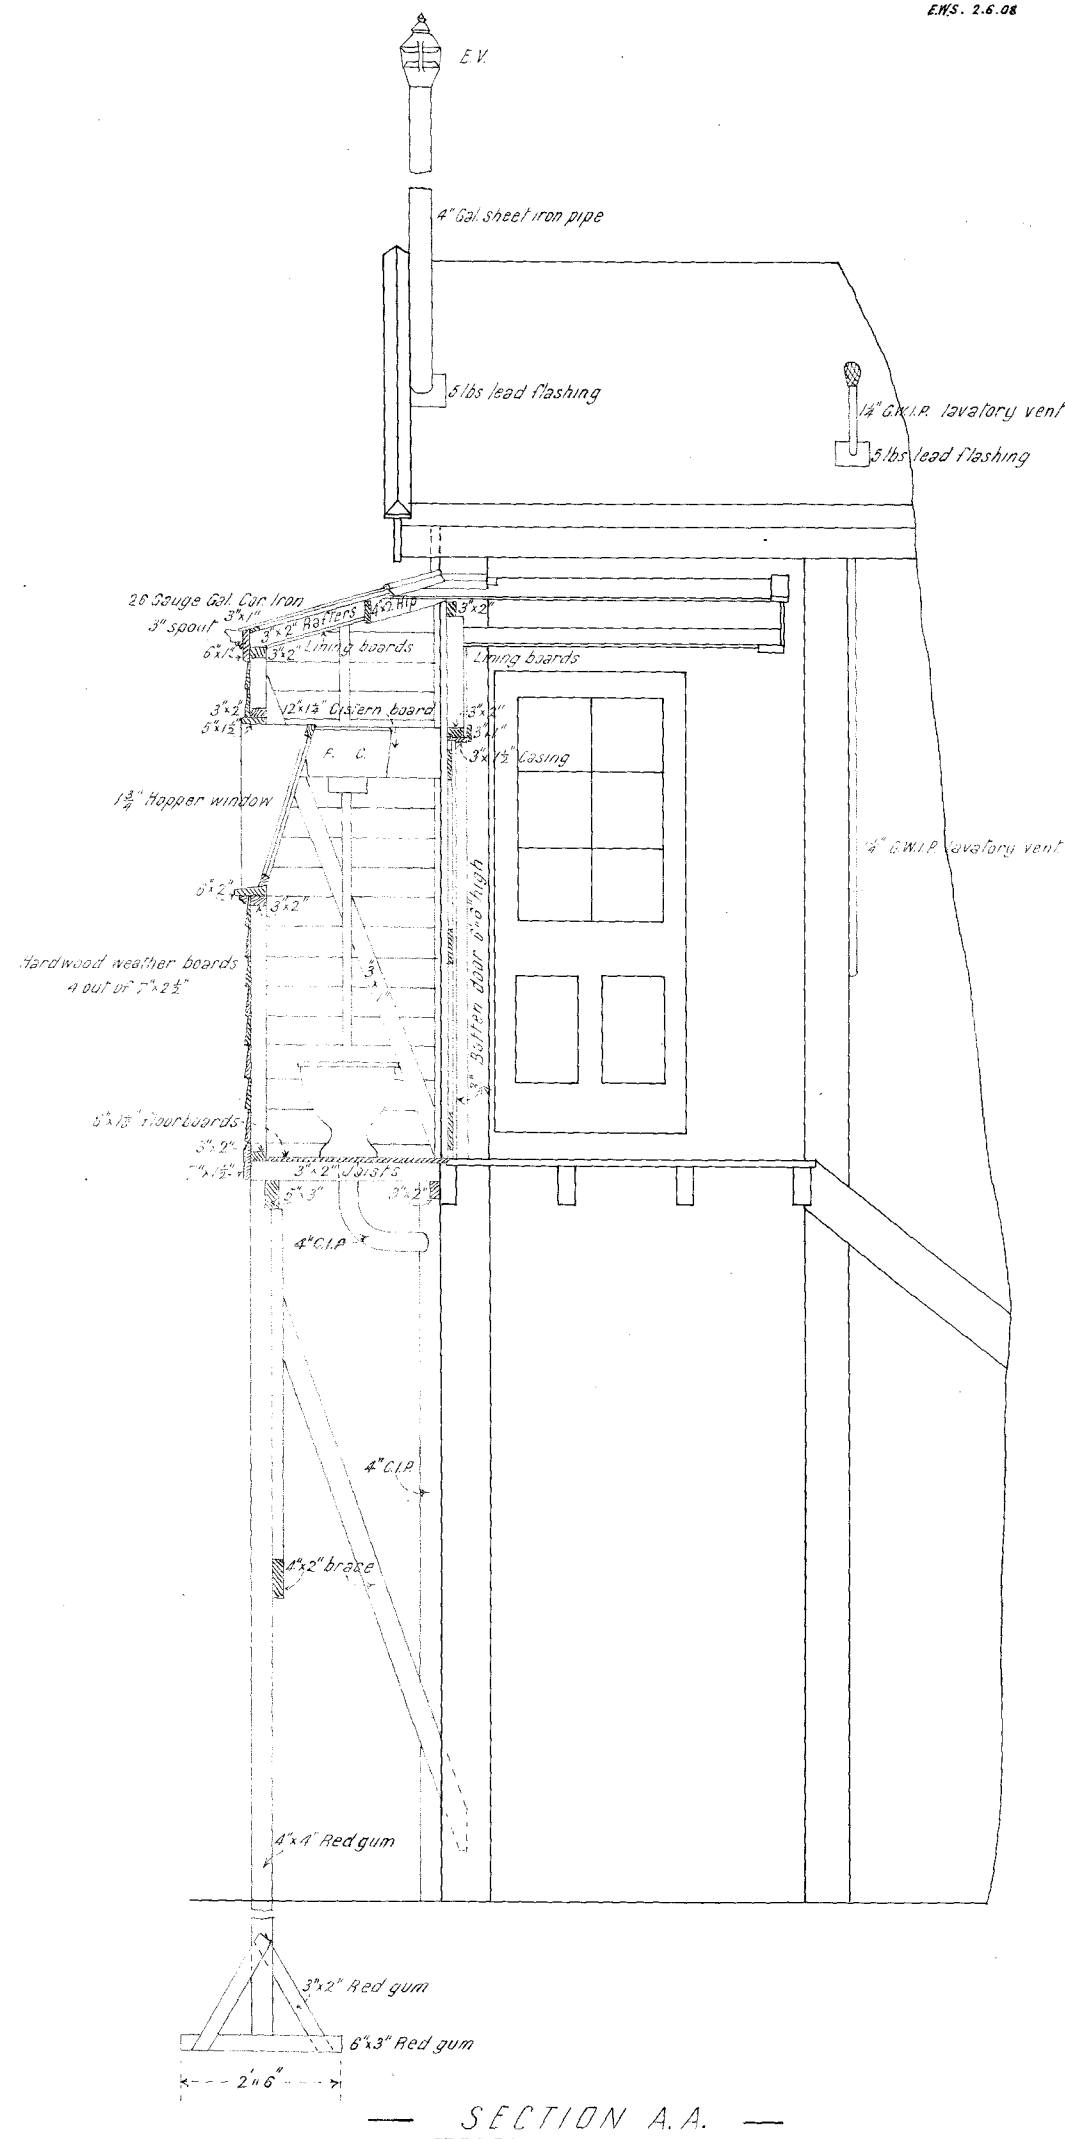

— V. R. —
ELSTERNWICK STATION

SIGNAL BOX W.C.

Scale 2 Feet to an Inch

EHS. 2.6.08

SP 17-6-8