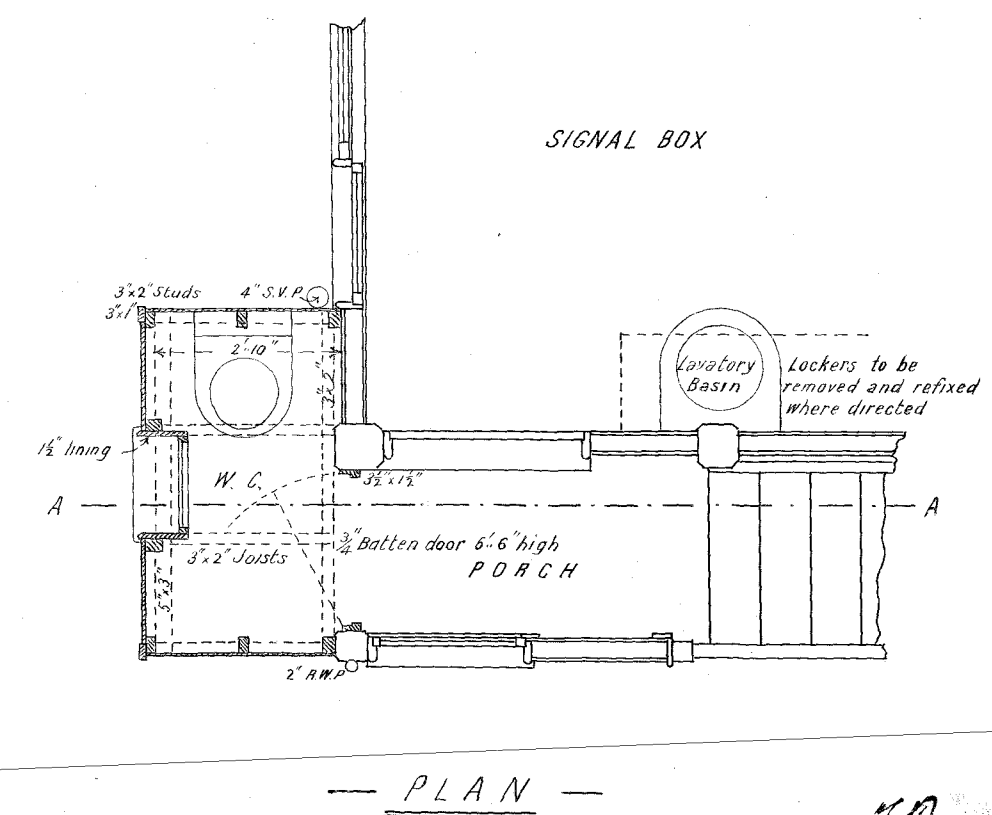

— V. R. —
ELSTERNWICK STATION

SIGNAL BOX W.C.

Scale 2 Feet to an Inch

EHS. 2.6.08

SP 17-6-8