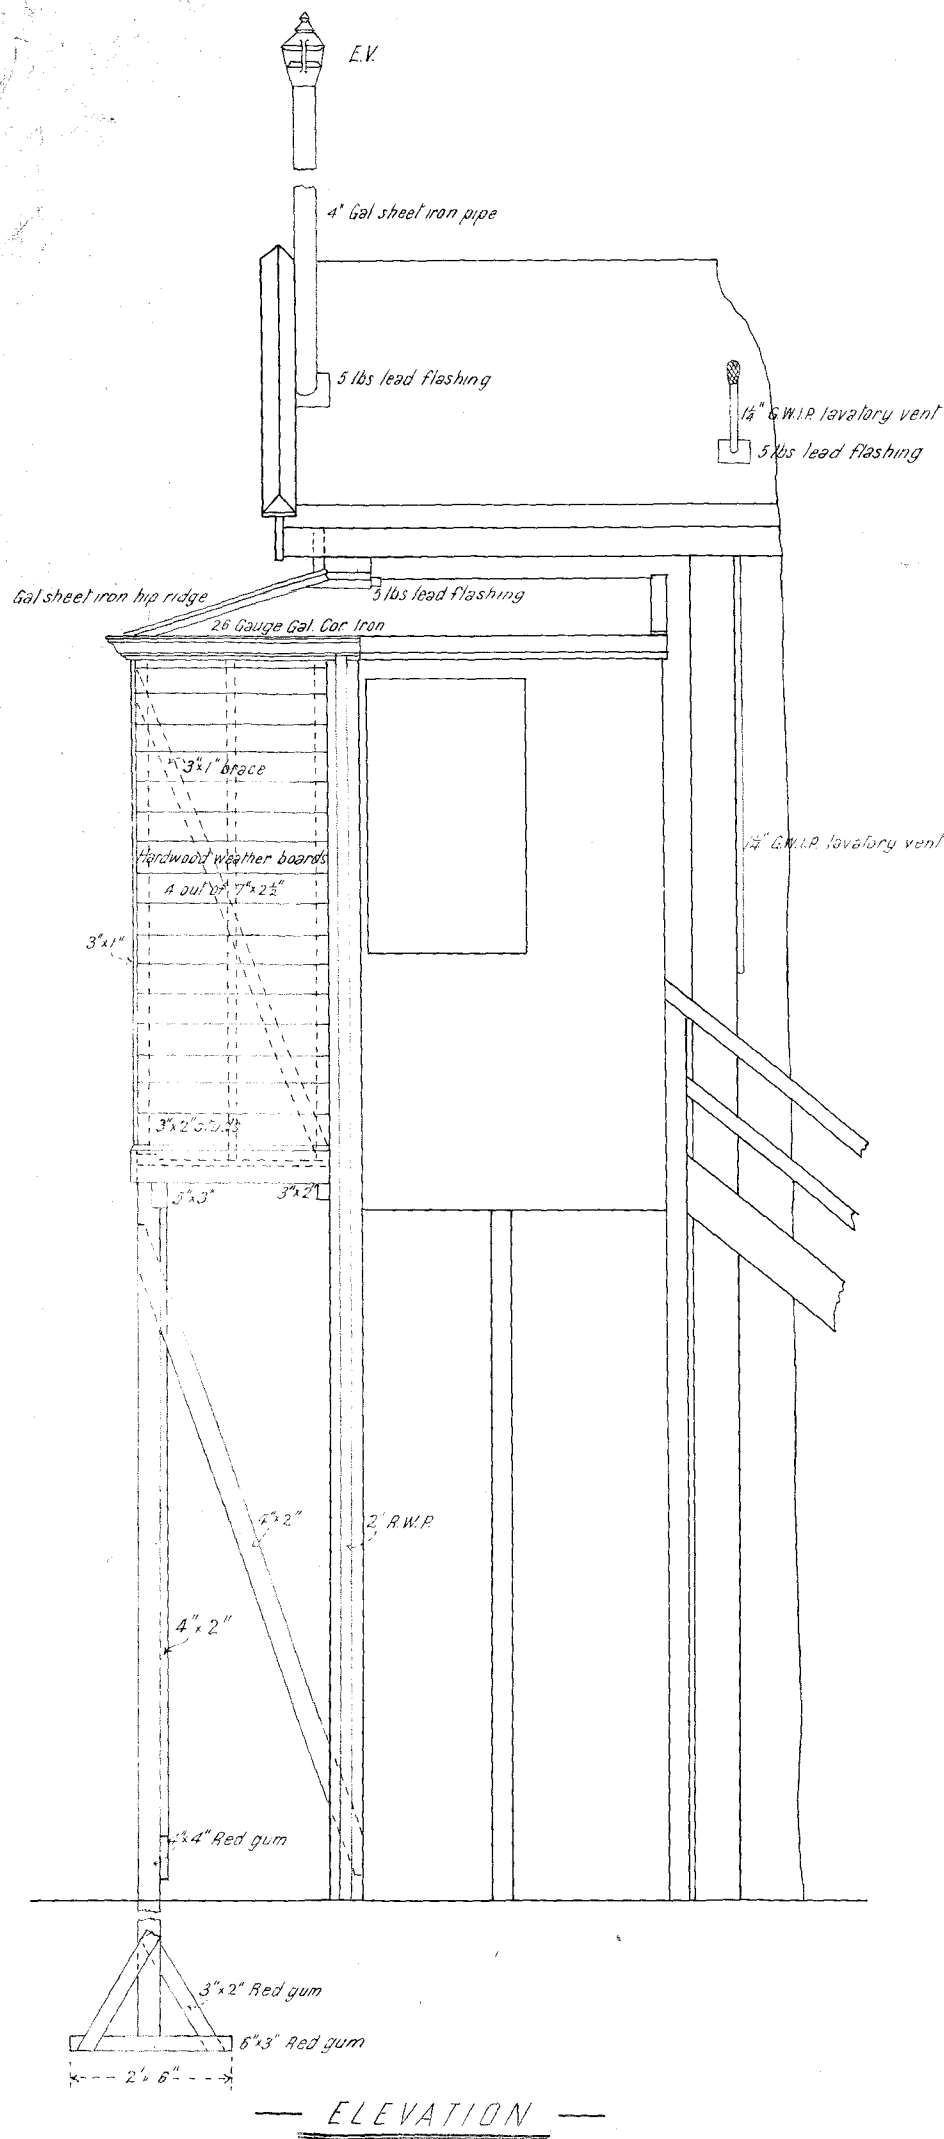

— V. R. —
ELSTERNWICK STATION

SIGNAL BOX W.C.

Scale 2 Feet to an Inch

EHS. 2.6.08

SP 17-6-8