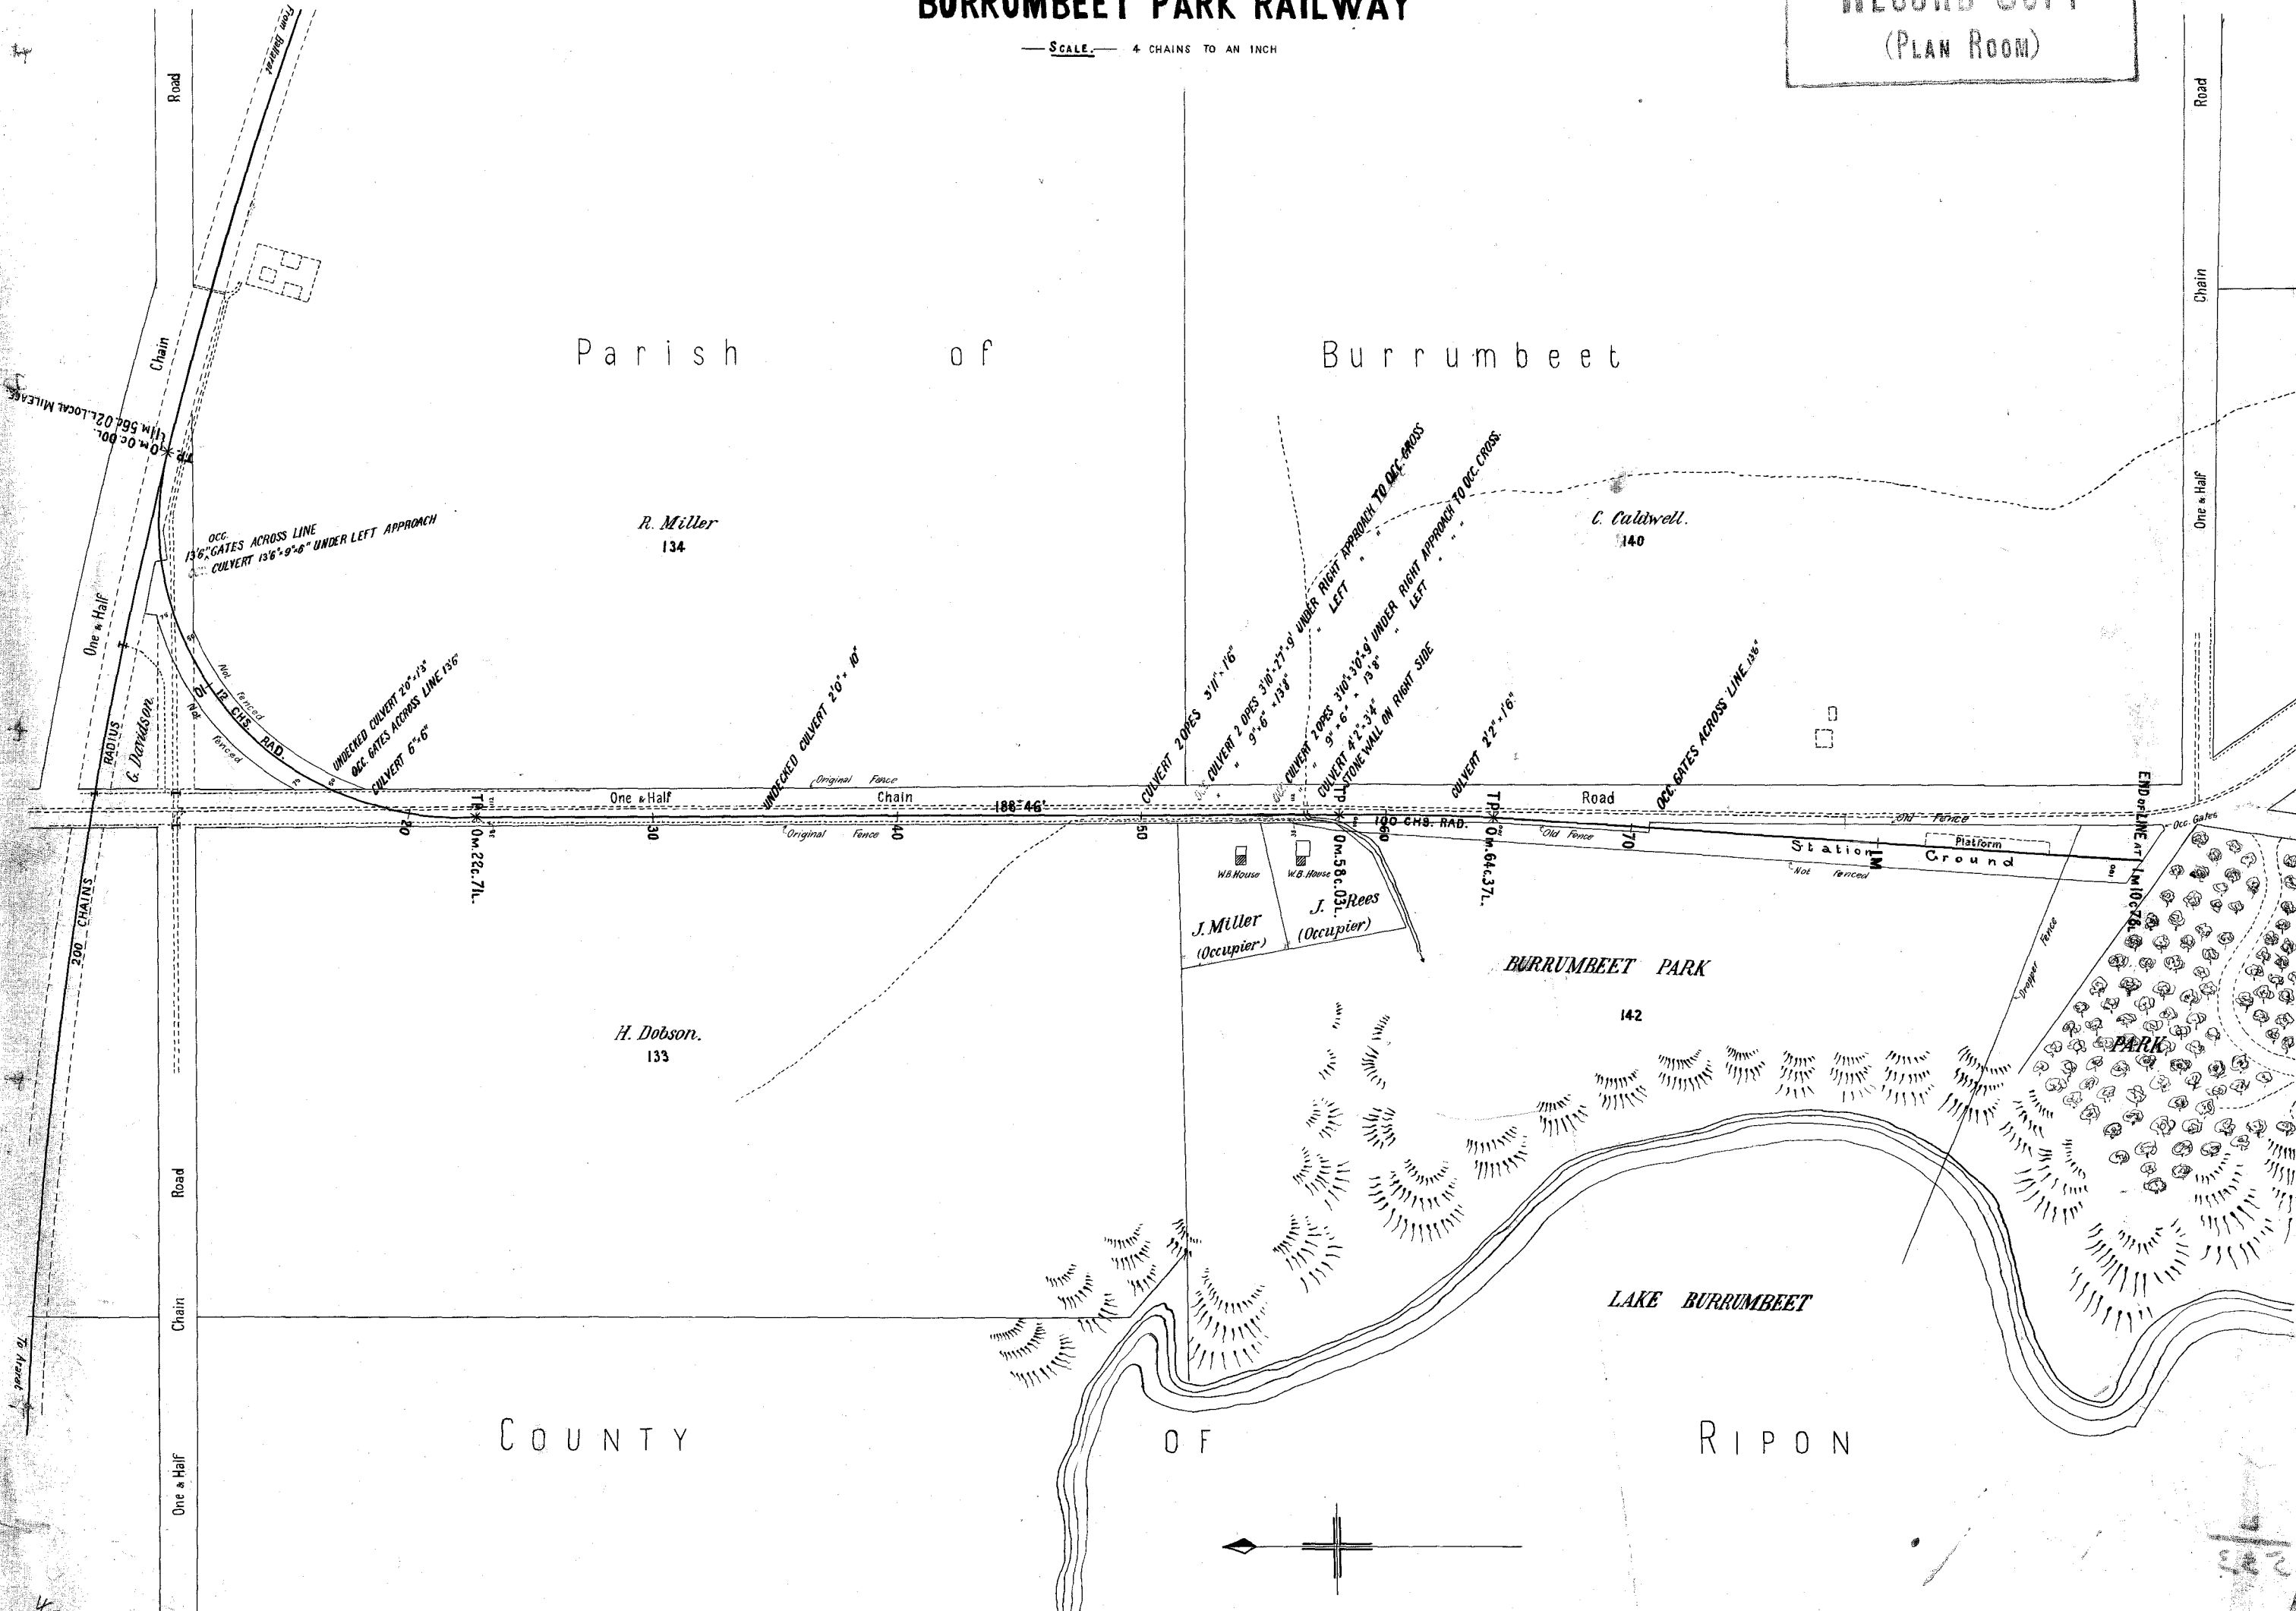

VICTORIAN RAILWAYS, BURRUMBEET PARK RAILWAY

SCALE 4 CHAINS TO AN INCH

RECORD COPY
(PLAN ROOM)

Parish of Burrumbeet

4/62
81

1066.10