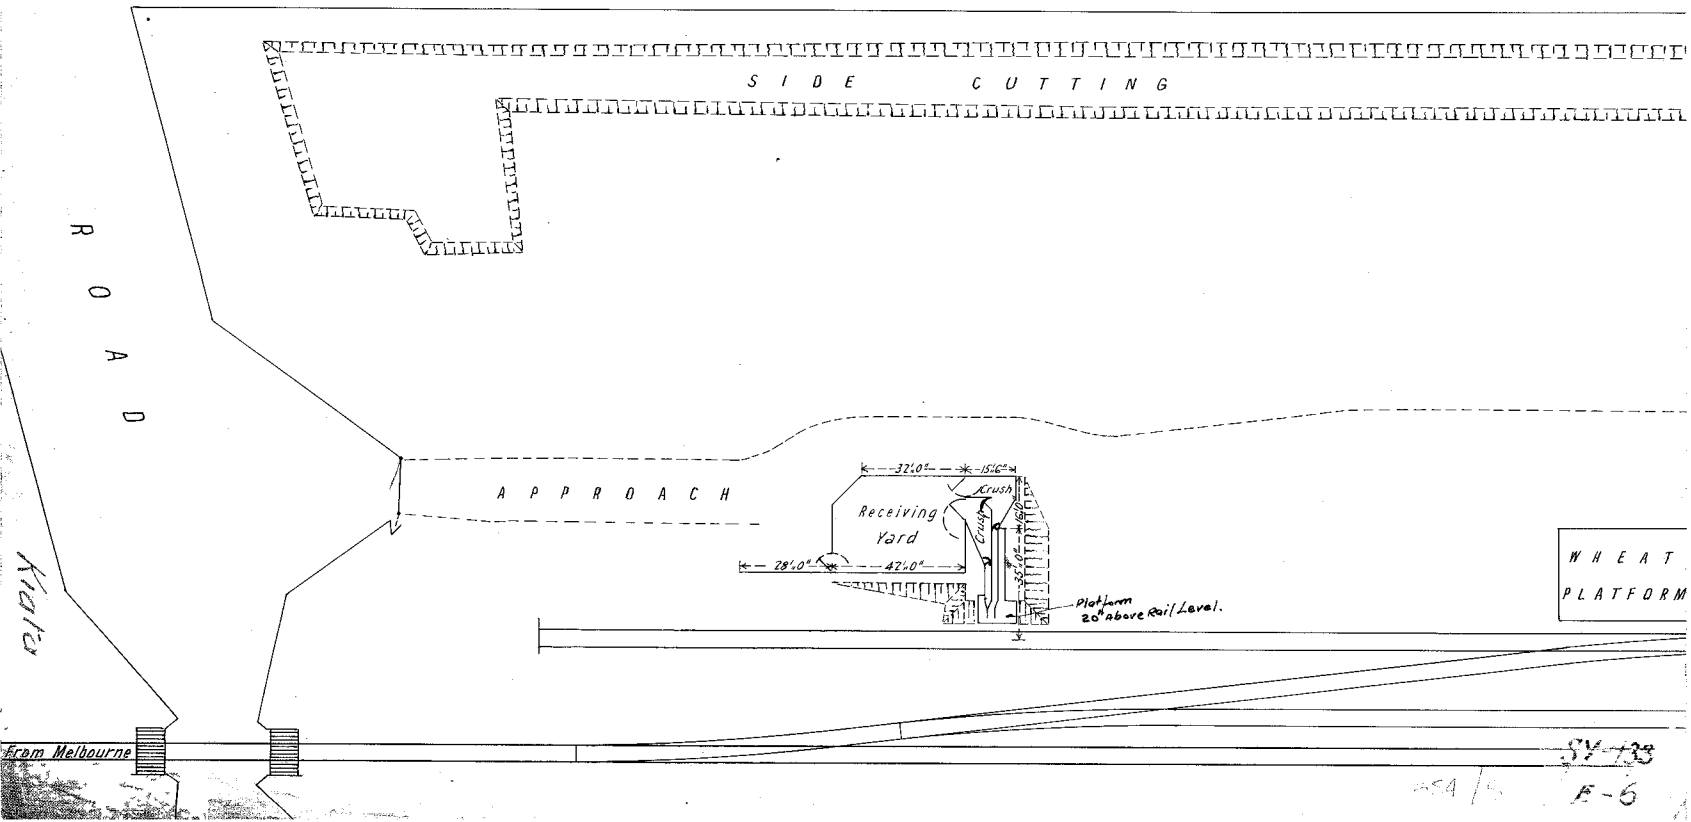

554-1

R O A D

KIATA STATION

Sheep Yards

SCALE 40 FEET TO AN INCH

11627/10

Instructions issued 12.1.11

WHEAT
PLATFORM

SY-133

ASA/15 E-6